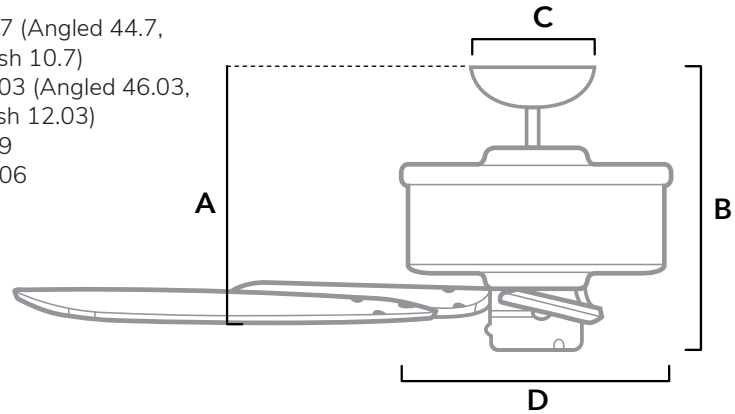

DIMENSIONS

Measured in inches

- A. 11.7 (Angled 44.7, Flush 10.7)
- B. 13.03 (Angled 46.03, Flush 12.03)
- C. 6.49
- D. 11.06

53324 | Matte Black Body with Matte Black or Dark Walnut Blades

ADDITIONAL FINISHES

53323 | Premier Bronze Body with Stained Oak or Medium Walnut Blades

FAN SPECIFICATIONS

Motor Type	Reversible	Wire Length	Control Type	Downrod	Location	Blade #	Add'l Sizes
AC	YES	32" (24" Downrod)	Pull Chains	3" Included	Damp	5	42"